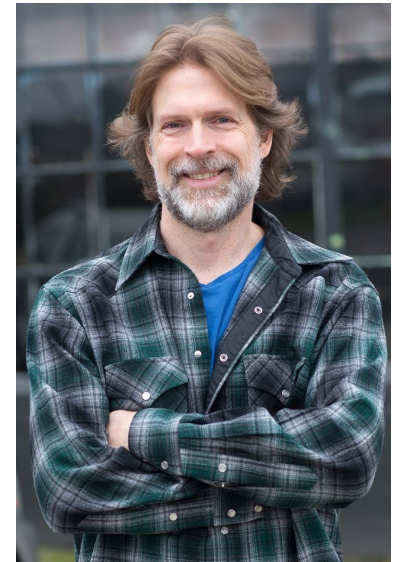

ROBERT MADRIGAL

**REACTION**  
MODELS AND TALENT

Height 6'2" Chest 41" Waist 36" Inseam 33" Collar 17" Sleeve 37" Suit 32" Suit  
Length L Shoe 12 US Eyes Blue

811 SE Stark St. #300  
Portland, OR 97214

booking@reactionmodels.com  
503.860.0228