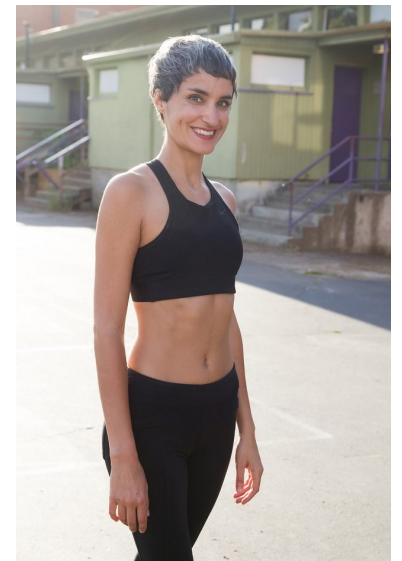

ELIZABETH ALLEN

REACTION
MODELS AND TALENT

Height 5'8" Bust 32" A Waist 25" Hips 35" Shoe 9 US Hair Salt and Pepper
Eyes Brown

4072 N Williams Ave Suite A
Portland, OR 9722

booking@reactionmodels.com
503.860.0228