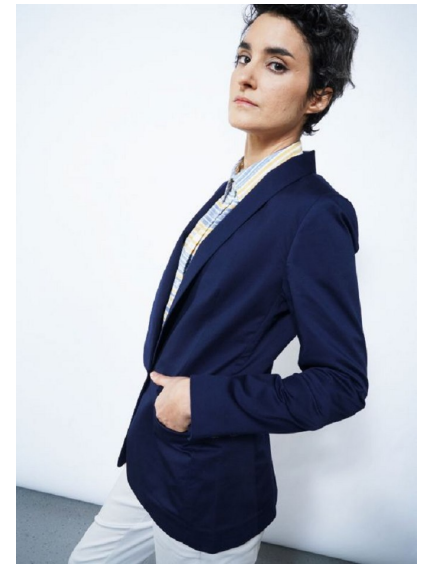

ELIZABETH ALLEN

REACTION
MODELS AND TALENT

Height 5'8" Bust 32" A Waist 25" Hips 35" Shoe 9 US Hair Salt and Pepper
Eyes Brown

4072 N Williams Ave Suite A
Portland, OR 9722

booking@reactionmodels.com
503.860.0228