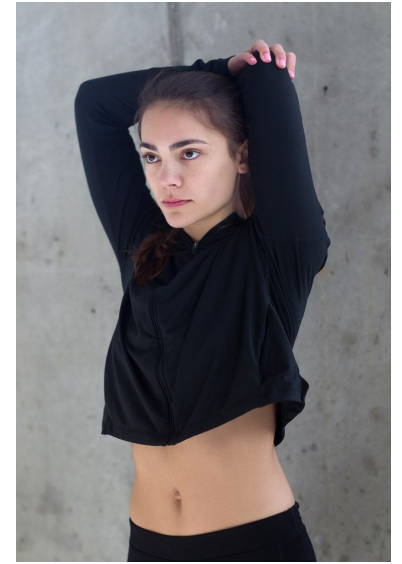

ABIGAIL PAUL

**REACTION**  
MODELS AND TALENT

Height 5'6" Bust 32" B Waist 25" Hips 36" Shoe 7.5 US Hair Brown Eyes Brown

811 SW 6th Ave Suite 1000  
Portland, OR 97204

booking@reactionmodels.com  
503.860.0228