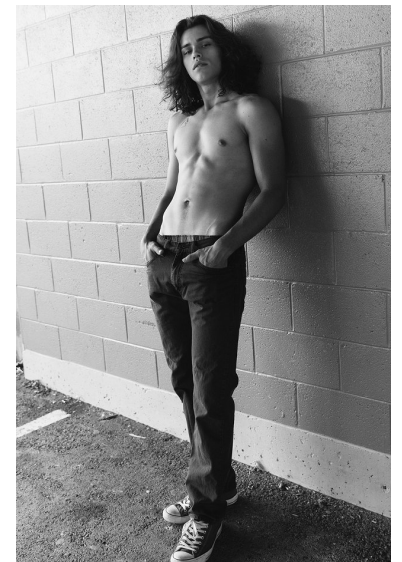

SETH VELOZ

REACTION
MODELS AND TALENT

Height 6'3" Chest 42" Waist 29" Inseam 33" Collar 15.5" Sleeve 34.5" Shoe 13 US
Hair Brown Eyes Brown

811 SW 6th Ave Suite 1000
Portland, OR 97204

booking@reactionmodels.com
503.860.0228