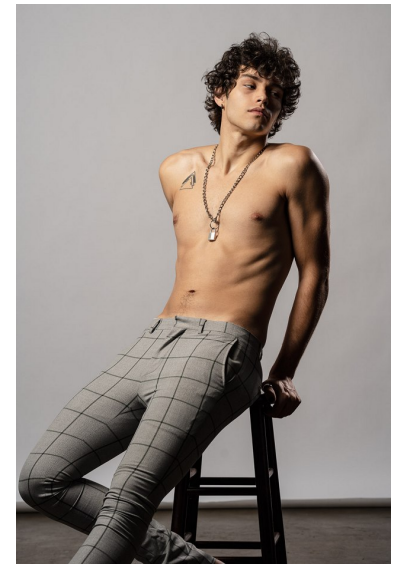

SETH VELOZ

REACTION
MODELS AND TALENT

Height 6'3" Chest 42" Waist 29" Inseam 33" Collar 15.5" Sleeve 34.5" Shoe 13 US
Hair Brown Eyes Brown

811 SW 6th Ave Suite 1000
Portland, OR 97204

booking@reactionmodels.com
503.860.0228