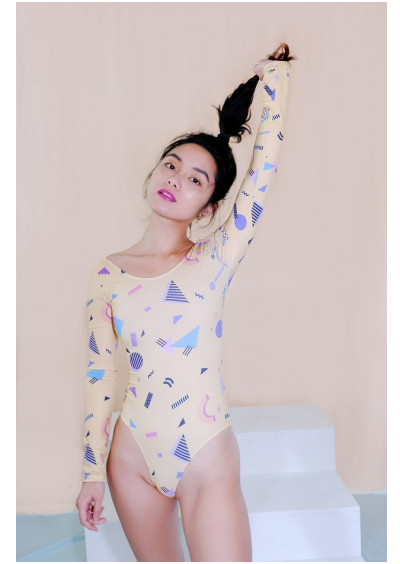

MARGARET ALBA

REACTION
MODELS AND TALENT

Height 5'3" Bust 32" B Waist 24" Hips 34" Shoe 6.5 US

811 SW 6th Ave Suite 1000
Portland, OR 97204

booking@reactionmodels.com
503.860.0228