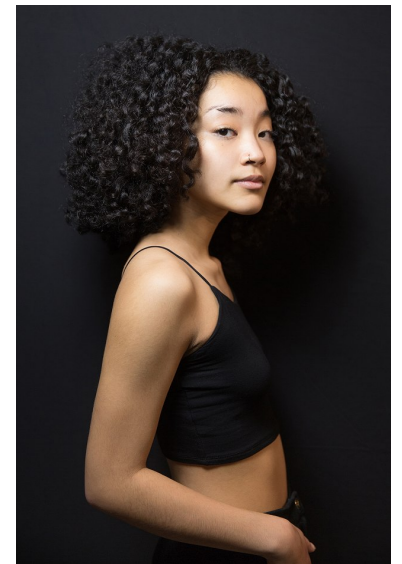

LILLIAN GEE

REACTION
MODELS AND TALENT

Height 5'2" Bust 32" A Waist 24.5" Hips 34.5" Shoe 6.5 US

811 SW 6th Ave Suite 1000
Portland, OR 97204

booking@reactionmodels.com
503.860.0228