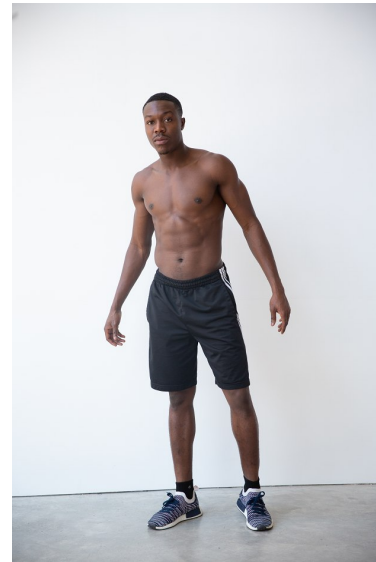

KINGSLEY ARMAH

REACTION
MODELS AND TALENT

Height 6'1" Chest 37" Waist 31" Inseam 32" Suit 38" Suit Length R Shoe 10 US

4072 N Williams Ave Suite A
Portland, OR 9722

booking@reactionmodels.com
503.860.0228