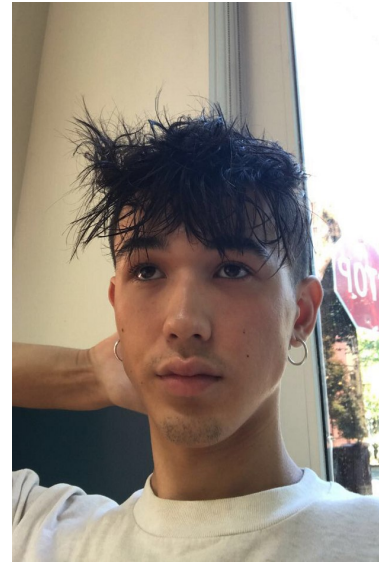

MAKO BARMON

REACTION
MODELS AND TALENT

Height 5'11" Chest 34" Waist 31" Inseam 32" Collar 14" Shoe 9.5 US

811 SE Stark St. #300
Portland, OR 97214

booking@reactionmodels.com
503.860.0228