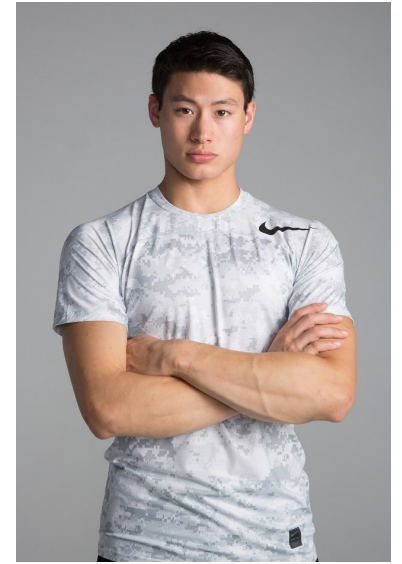

MIKE WALWORTH

REACTION
MODELS AND TALENT

Height 6'1" Chest 38" Waist 32" Inseam 32" Shoe 10 US

811 SE Stark St. #300
Portland, OR 97214

booking@reactionmodels.com
503.860.0228