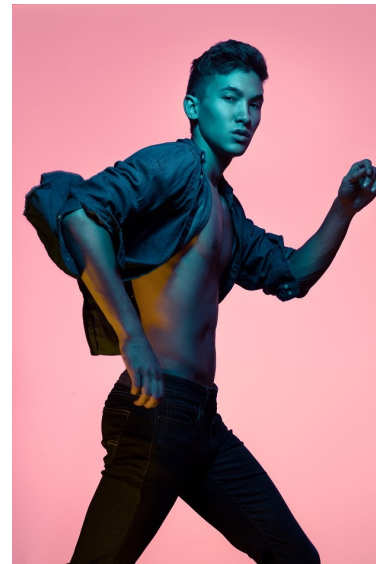

DERRICK LEE

REACTION
MODELS AND TALENT

Height 6'1" Chest 38" Waist 29" Inseam 32" Collar 14" Shoe 10.5 US Hair Brown
Eyes Brown

811 SE Stark St. #300
Portland, OR 97214

booking@reactionmodels.com
503.860.0228