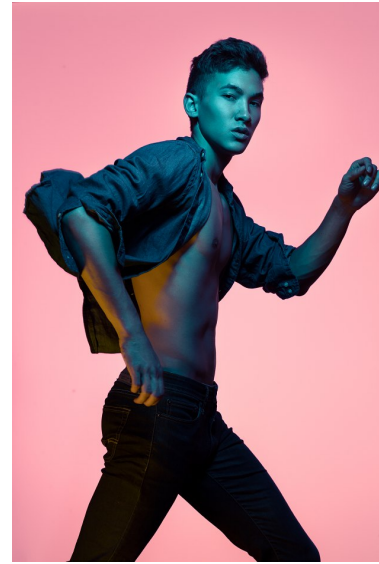

DERRICK LEE

**REACTION**  
MODELS AND TALENT

Height 6'1" Chest 38" Waist 29" Inseam 32" Collar 14" Shoe 10.5 US Hair Brown  
Eyes Brown

811 SE Stark St. #300  
Portland, OR 97214

booking@reactionmodels.com  
503.860.0228