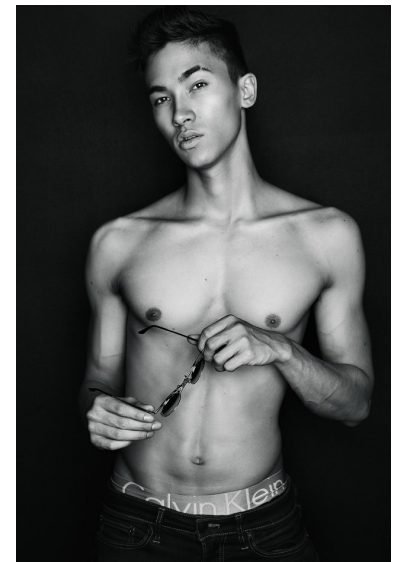

DERRICK LEE

REACTION
MODELS AND TALENT

Height 6'1" Chest 38" Waist 29" Inseam 32" Collar 14" Shoe 10.5 US Hair Brown
Eyes Brown

811 SE Stark St. #300
Portland, OR 97214

booking@reactionmodels.com
503.860.0228