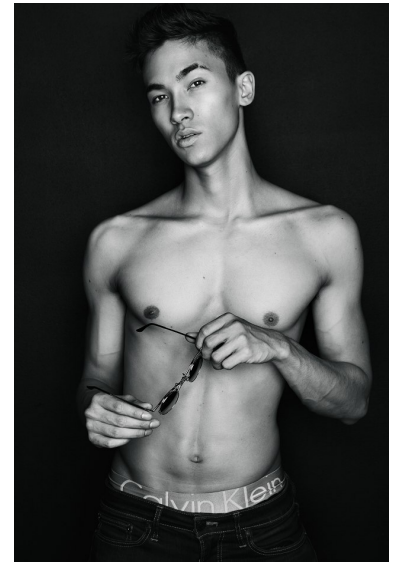

DERRICK LEE

**REACTION**  
MODELS AND TALENT

Height 6'1" Chest 38" Waist 29" Inseam 32" Collar 14" Shoe 10.5 US Hair Brown  
Eyes Brown

811 SE Stark St. #300  
Portland, OR 97214

booking@reactionmodels.com  
503.860.0228