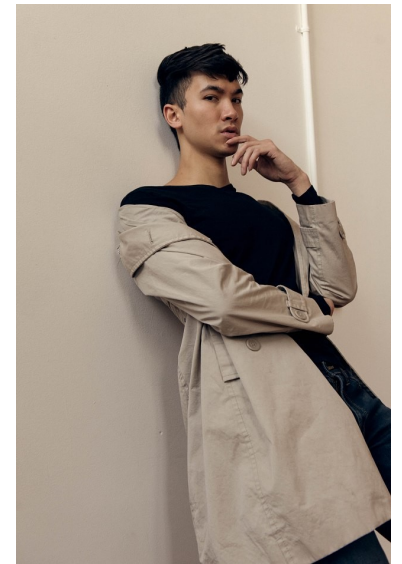

DERRICK LEE

REACTION
MODELS AND TALENT

Height 6'1" Chest 38" Waist 29" Inseam 32" Collar 14" Shoe 10.5 US Hair Brown
Eyes Brown

811 SE Stark St. #300
Portland, OR 97214

booking@reactionmodels.com
503.860.0228