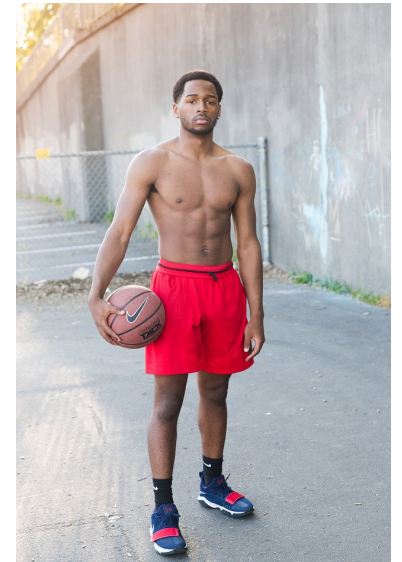

LEVI NICKELSON

REACTION
MODELS AND TALENT

Height 5'11" Waist 32" Inseam 31" Suit 38" Suit Length R Shoe 10.5 US Hair Black
Eyes Brown

811 SE Stark St. #300
Portland, OR 97214

booking@reactionmodels.com
503.860.0228