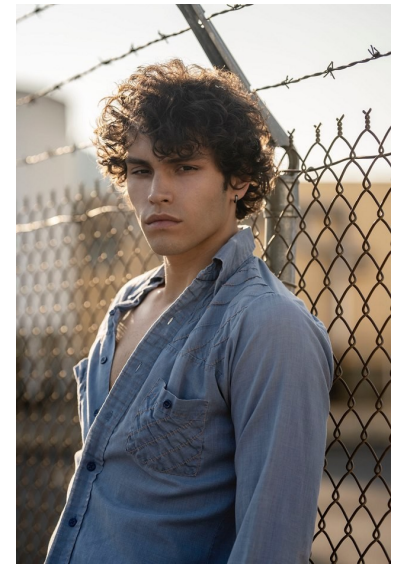

SETH VELOZ

REACTION
MODELS AND TALENT

Height 6'3" Chest 42" Waist 32" Inseam 33" Collar 15.5" Sleeve 34.5" Shoe 13 US
Hair Brown Eyes Brown

811 SE Stark St. #300
Portland, OR 97214

booking@reactionmodels.com
503.860.0228