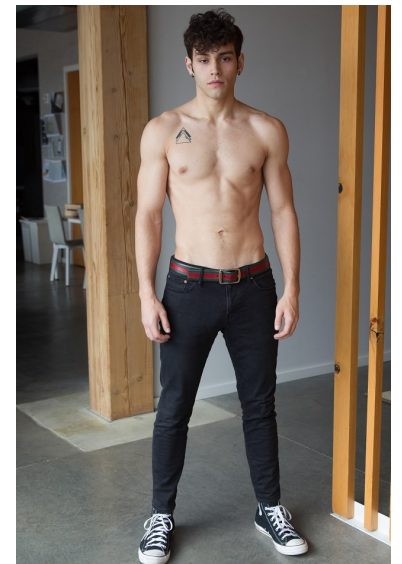

SETH VELOZ

REACTION
MODELS AND TALENT

Height 6'3" Chest 42" Waist 32" Inseam 33" Collar 15.5" Sleeve 34.5" Shoe 13 US
Hair Brown Eyes Brown

811 SE Stark St. #300
Portland, OR 97214

booking@reactionmodels.com
503.860.0228