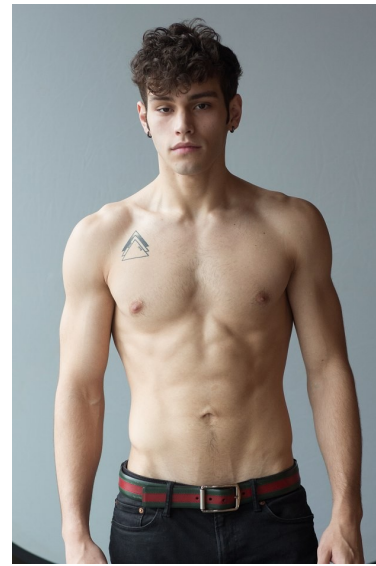

SETH VELOZ

REACTION
MODELS AND TALENT

Height 6'3" Chest 42" Waist 32" Inseam 33" Collar 15.5" Sleeve 34.5" Shoe 13 US
Hair Brown Eyes Brown

811 SE Stark St. #300
Portland, OR 97214

booking@reactionmodels.com
503.860.0228