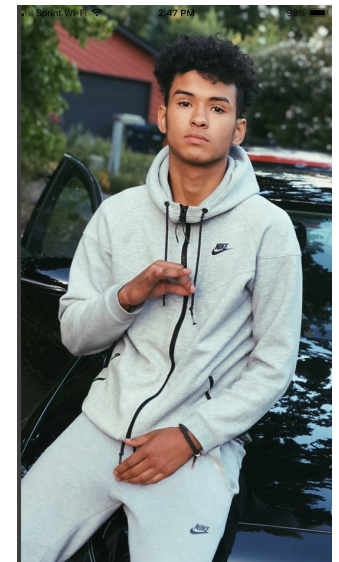

ALBERT AGUILAR

REACTION
MODELS AND TALENT

Height 6'2" Waist 32" Inseam 32" Shoe 11 US

811 SE Stark St. #300
Portland, OR 97214

booking@reactionmodels.com
503.860.0228