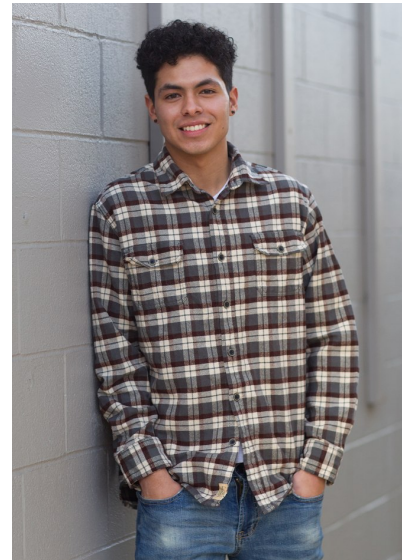

DAVID GONZALEZ

**REACTION**  
MODELS AND TALENT

Height 6'0"    Waist 30"    Inseam 32"    Shoe 9.5 US    Hair Brown    Eyes Brown

811 SE Stark St. #300  
Portland, OR 97214

booking@reactionmodels.com  
503.860.0228