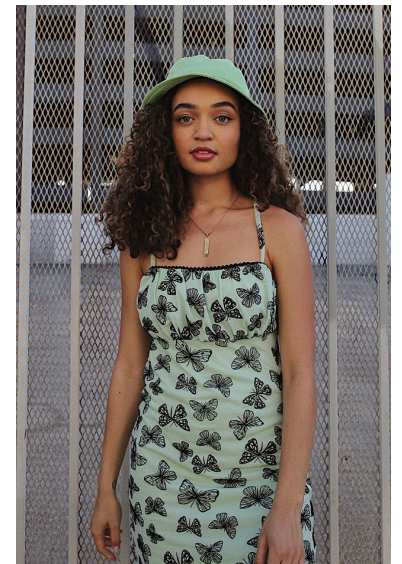

SUMMER DEAN

**REACTION**  
MODELS AND TALENT

Height 5'7" Bust 34" B Waist 26" Hips 38" Dress 2 US Shoe 8 US Hair Brown  
Eyes Blue/Green

811 SE Stark St. #300  
Portland, OR 97214

booking@reactionmodels.com  
503.860.0228