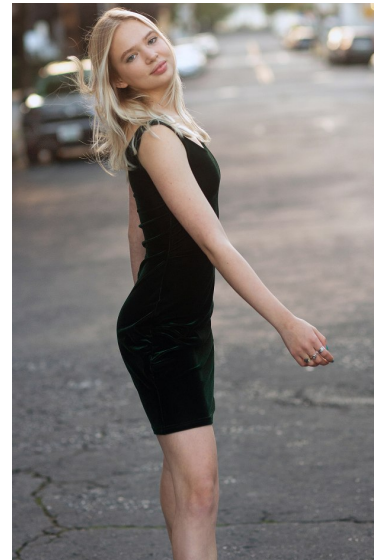

SOPHIA SIMPSON

**REACTION**  
MODELS AND TALENT

Height 5'9" Bust 30" A/B Waist 25" Hips 36" Shoe 7.5 US

811 SE Stark St. #300  
Portland, OR 97214

booking@reactionmodels.com  
503.860.0228