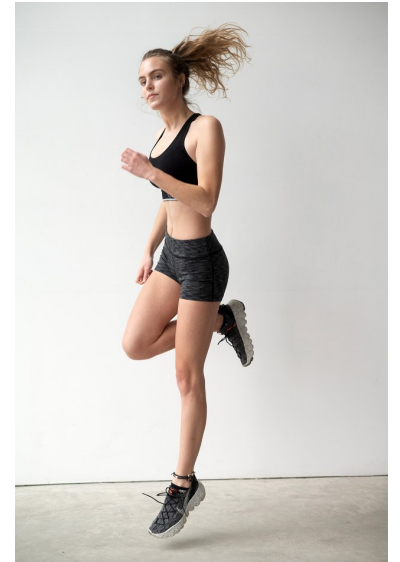

EDEN DALTON

REACTION
MODELS AND TALENT

Height 5'8" Bust 32" D Waist 26" Hips 37" Shoe 8 US

811 SE Stark St. #300
Portland, OR 97214

booking@reactionmodels.com
503.860.0228