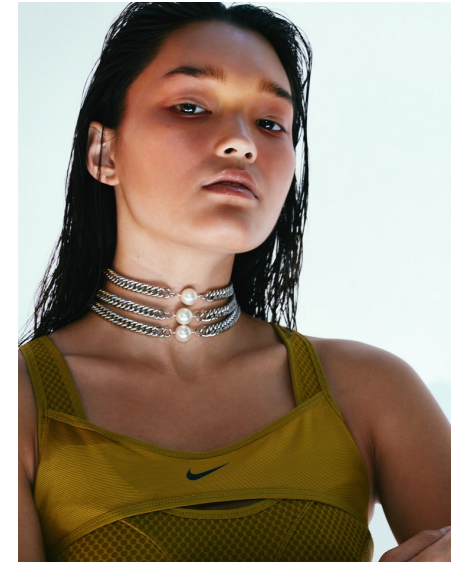

NAOMI LANG

REACTION
MODELS AND TALENT

Height 5'8" Bust 32" B Waist 25" Hips 35.5" Dress 2 US Shoe 8 US

811 SE Stark St. #300
Portland, OR 97214

booking@reactionmodels.com
503.860.0228