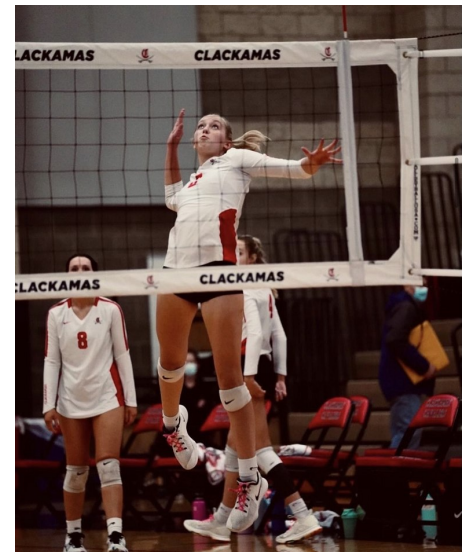

HALSEY BRUMITT

REACTION
MODELS AND TALENT

Height 5'10" Bust 30" A Waist 27.5" Hips 36" Shoe 11 US Hair Blonde Eyes Blue

4072 N Williams Ave Suite A
Portland, OR 9722

booking@reactionmodels.com
503.860.0228