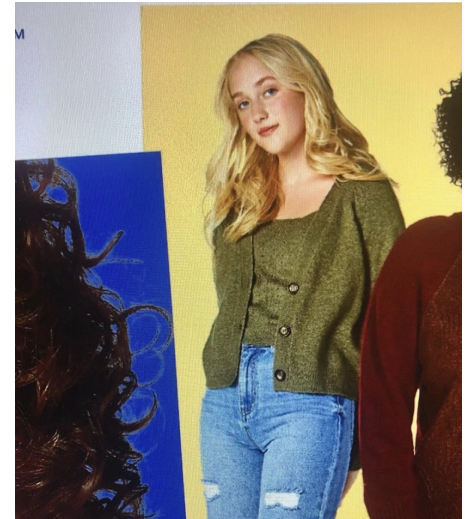

HALSEY BRUMITT

REACTION
MODELS AND TALENT

Height 5'10" Bust 30" A Waist 27.5" Hips 36" Shoe 11 US Hair Blonde Eyes Blue

4072 N Williams Ave Suite A
Portland, OR 9722

booking@reactionmodels.com
503.860.0228