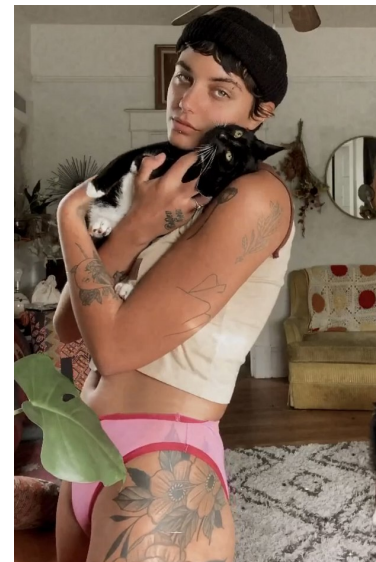

JULE SCIMECA

REACTION
MODELS AND TALENT

Height 5'8" Bust 32" B Waist 26" Hips 36" Shoe 7.5 US

811 SE Stark St. #300
Portland, OR 97214

booking@reactionmodels.com
503.860.0228