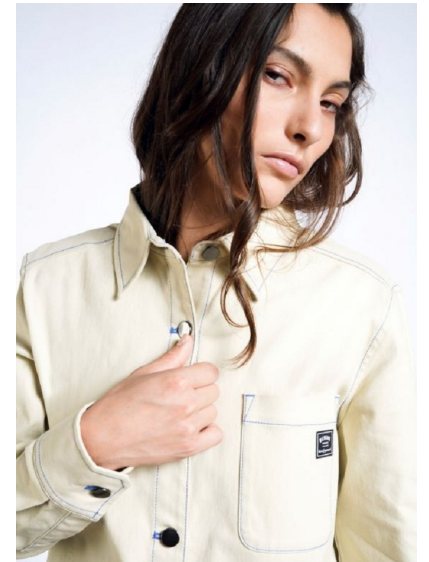

QUERIDA GONZALEZ

**REACTION**  
MODELS AND TALENT

Height 5'6" Waist 27" Hips 37" Dress 4-6 US Shoe 9 US Hair Brown Eyes Brown

811 SE Stark St. #300  
Portland, OR 97214

booking@reactionmodels.com  
503.860.0228