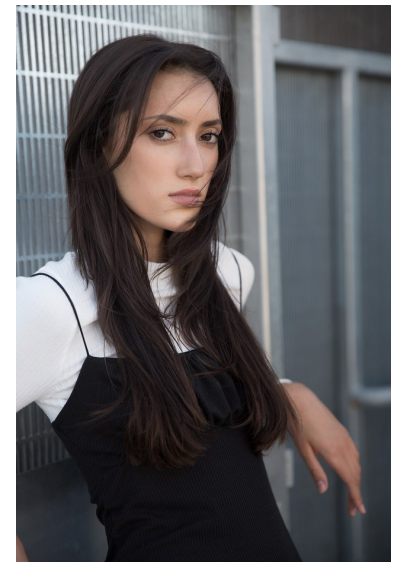

ALEX IRVINE

**REACTION**  
MODELS AND TALENT

Height 5'7.5" Bust 30" A Waist 24" Hips 34" Shoe 8 US

811 SE Stark St. #300  
Portland, OR 97214

booking@reactionmodels.com  
503.860.0228