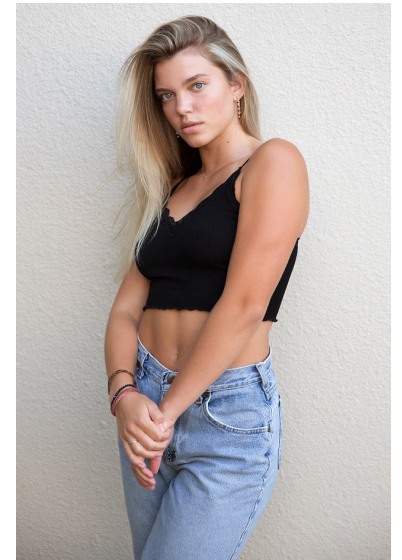

TORI PETERSEN

**REACTION**  
MODELS AND TALENT

Height 5'8" Bust 34" C Waist 27" Hips 38" Shoe 7.5 US Hair Dark Blonde Eyes Blue

811 SE Stark St. #300  
Portland, OR 97214

booking@reactionmodels.com  
503.860.0228