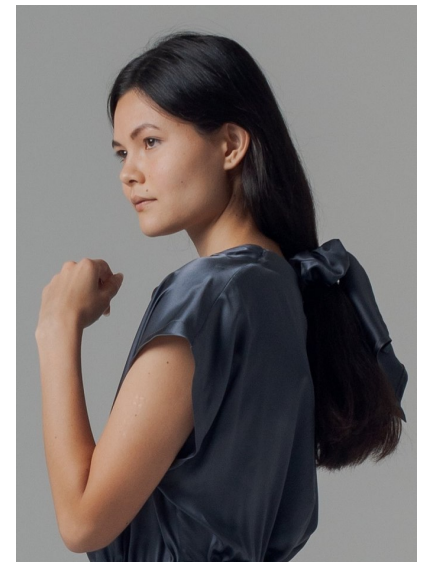

MARIA BODWELL

**REACTION**  
MODELS AND TALENT

Height 5'10" Bust 32" A/B Waist 26" Hips 37.5" Shoe 9.5 US

811 SE Stark St. #300  
Portland, OR 97214

booking@reactionmodels.com  
503.860.0228