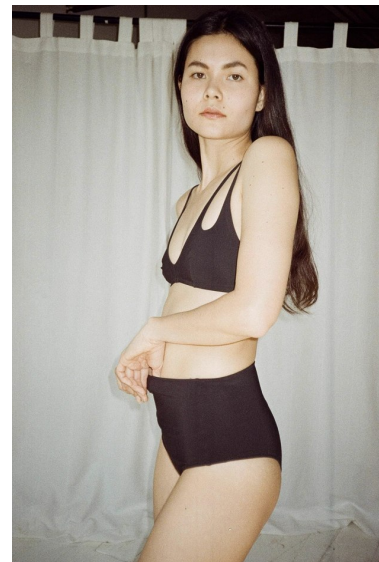

MARIA BODWELL

**REACTION**  
MODELS AND TALENT

Height 5'10" Bust 32" A/B Waist 26" Hips 37.5" Shoe 9.5 US

811 SE Stark St. #300  
Portland, OR 97214

booking@reactionmodels.com  
503.860.0228