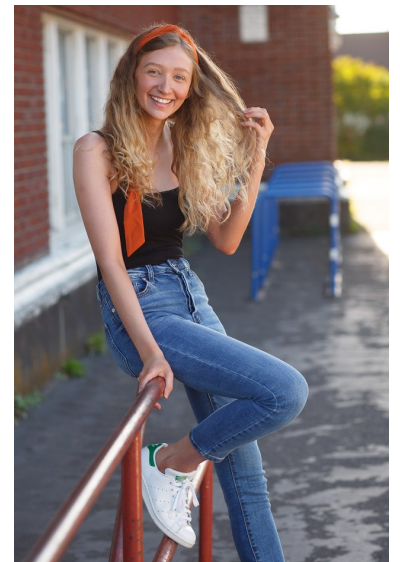

MADDIE MONLUX

REACTION
MODELS AND TALENT

Height 5'9.5" Bust 32" C/D Waist 26" Hips 36" Shoe 9.5 US

811 SE Stark St. #300
Portland, OR 97214

booking@reactionmodels.com
503.860.0228