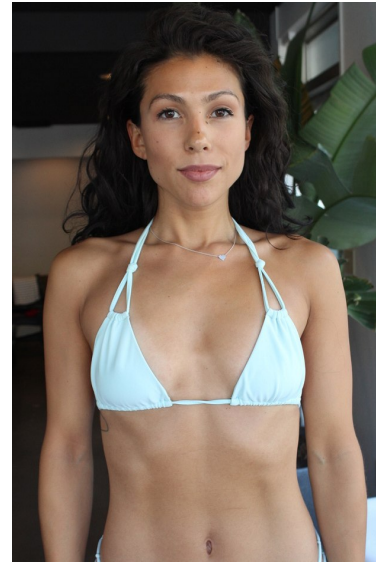

MAKI PEDERSEN

REACTION
MODELS AND TALENT

Height 5'6" Bust 34" B Waist 26" Hips 36" Dress 2 US Shoe 7.5 US Hair Brown
Eyes Brown

811 SE Stark St. #300
Portland, OR 97214

booking@reactionmodels.com
503.860.0228