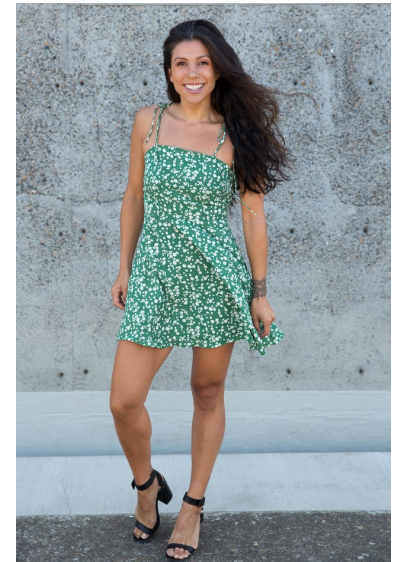

MAKI PEDERSEN

REACTION
MODELS AND TALENT

Height 5'6" Bust 34" B Waist 26" Hips 36" Dress 2 US Shoe 7.5 US Hair Brown
Eyes Brown

811 SE Stark St. #300
Portland, OR 97214

booking@reactionmodels.com
503.860.0228