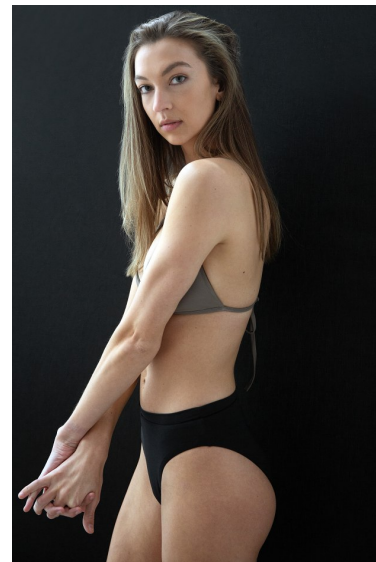

EDEN BALL

**REACTION**  
MODELS AND TALENT

Height 5'11" Bust 34" C/D Waist 26" Hips 36" Shoe 8.5 US Hair Brown Eyes Green

811 SE Stark St. #300  
Portland, OR 97214

booking@reactionmodels.com  
503.860.0228