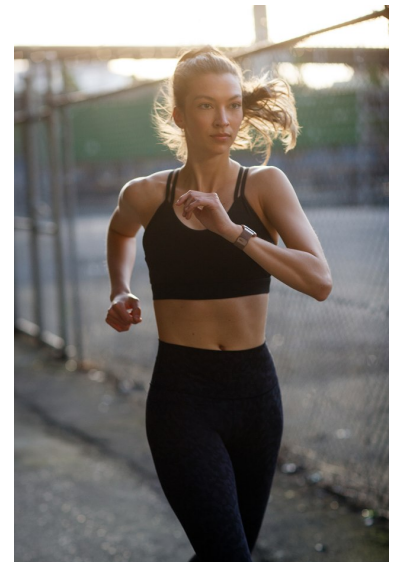

EDEN BALL

**REACTION**  
MODELS AND TALENT

Height 5'11" Bust 34" C/D Waist 26" Hips 36" Shoe 8.5 US Hair Brown Eyes Green

811 SE Stark St. #300  
Portland, OR 97214

booking@reactionmodels.com  
503.860.0228