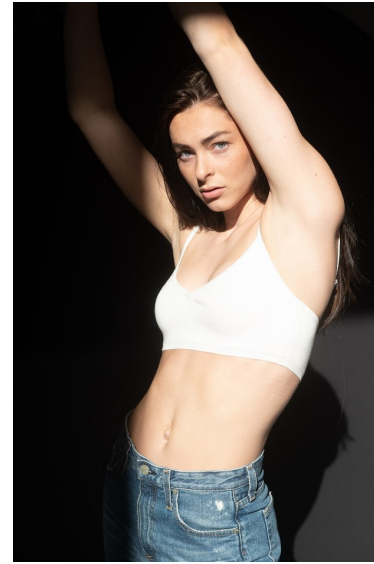

CIERRA SPECK

REACTION
MODELS AND TALENT

Height 5'9" Bust 34" B Waist 25.5" Hips 36" Dress 6 US Shoe 9 US Hair Brown
Eyes Blue

811 SE Stark St. #300
Portland, OR 97214

booking@reactionmodels.com
503.860.0228