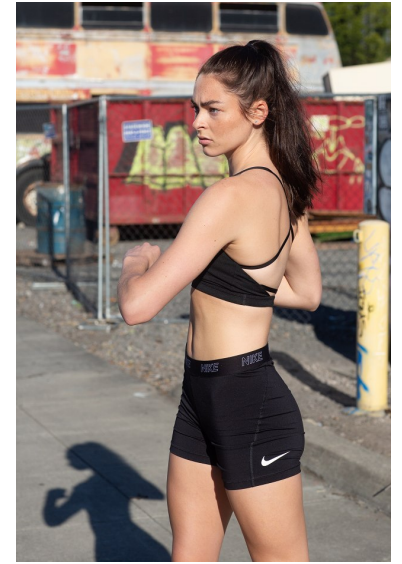

CIERRA SPECK

REACTION
MODELS AND TALENT

Height 5'9" Bust 34" B Waist 25.5" Hips 36" Dress 6 US Shoe 9 US Hair Brown
Eyes Blue

811 SE Stark St. #300
Portland, OR 97214

booking@reactionmodels.com
503.860.0228