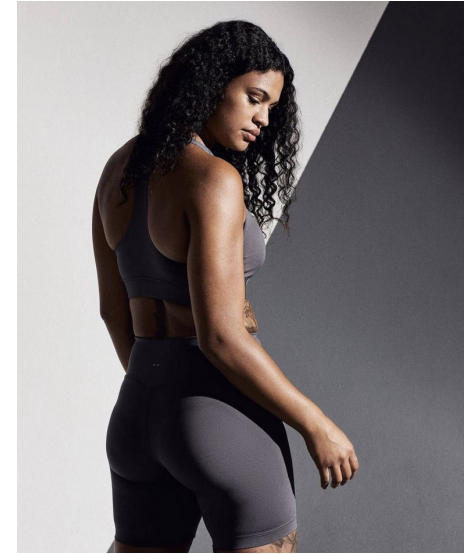

DESSIREE GUY

REACTION
MODELS AND TALENT

Height 5'9" Bust 34" D Waist 27" Hips 38.5" Shoe 9.5 US Hair Dark Brown
Eyes Brown

811 SE Stark St. #300
Portland, OR 97214

booking@reactionmodels.com
503.860.0228