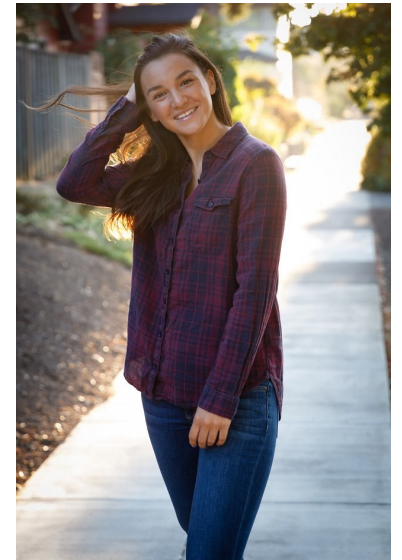

SASKIA MCNAIRY

**REACTION**  
MODELS AND TALENT

Height 5'9.5" Bust 34" B Waist 26" Hips 37" Shoe 9.5 US

811 SE Stark St. #300  
Portland, OR 97214

booking@reactionmodels.com  
503.860.0228