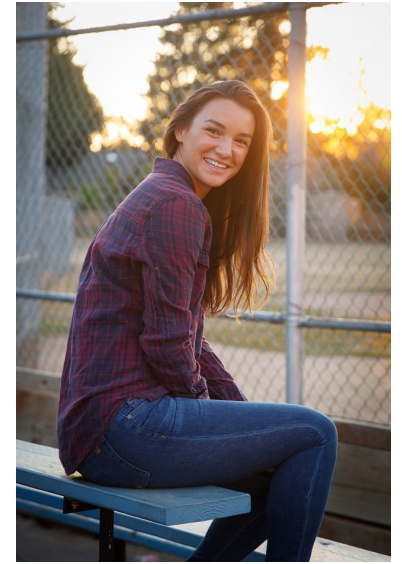

SASKIA MCNAIRY

**REACTION**  
MODELS AND TALENT

Height 5'9.5" Bust 34" B Waist 26" Hips 37" Shoe 9.5 US

811 SE Stark St. #300  
Portland, OR 97214

booking@reactionmodels.com  
503.860.0228