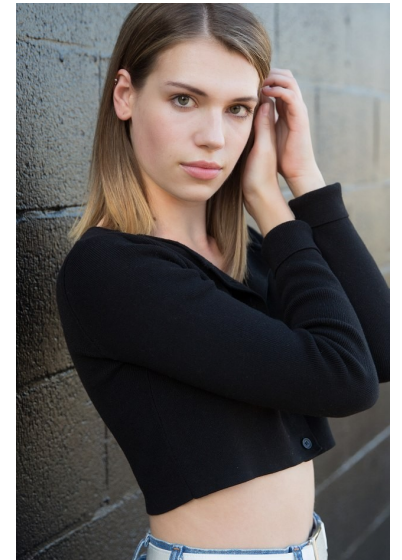

OLIVIA LANGLEY

**REACTION**  
MODELS AND TALENT

Height 5'7" Waist 25.5" Hips 37" Shoe 7.5 US Hair Dark Blonde Eyes Green

811 SE Stark St. #300  
Portland, OR 97214

booking@reactionmodels.com  
503.860.0228