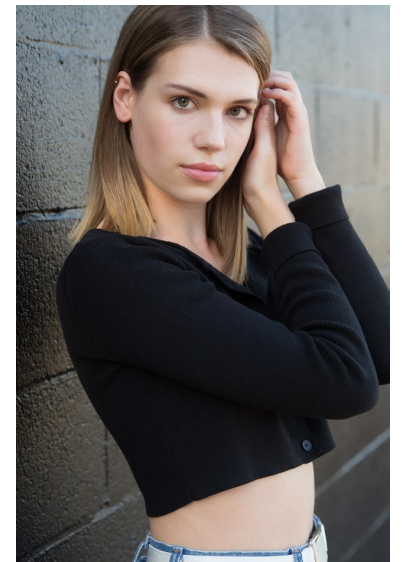

OLIVIA LANGLEY

REACTION
MODELS AND TALENT

Height 5'7" Waist 25.5" Hips 37" Shoe 7.5 US Hair Dark Blonde Eyes Green

811 SE Stark St. #300
Portland, OR 97214

booking@reactionmodels.com
503.860.0228