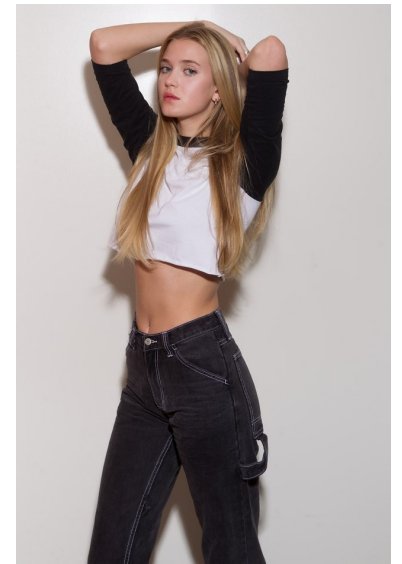

JADE MERVAR

**REACTION**  
MODELS AND TALENT

Height 5'9" Bust 34" C Waist 26" Hips 37" Shoe 9.5 US Hair Blonde Eyes Blue

811 SE Stark St. #300  
Portland, OR 97214

booking@reactionmodels.com  
503.860.0228