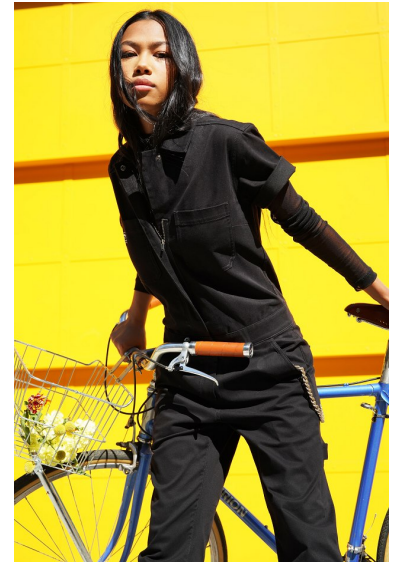

EMMA JOHNSTON

**REACTION**  
MODELS AND TALENT

Height 5'5" Bust 32" D Waist 25" Hips 35" Shoe 7 US Hair Dark Brown Eyes Brown

811 SE Stark St. #300  
Portland, OR 97214

booking@reactionmodels.com  
503.860.0228