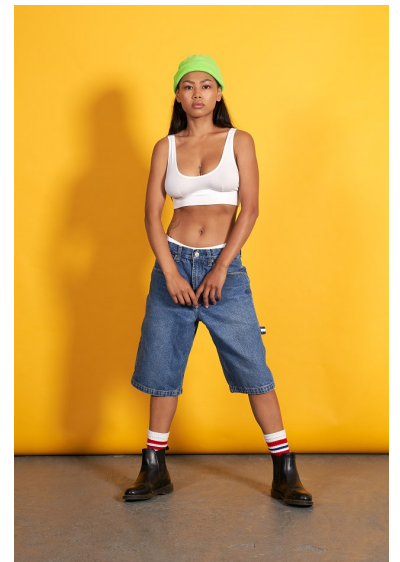

EMMA JOHNSTON

**REACTION**  
MODELS AND TALENT

Height 5'5" Bust 32" D Waist 25" Hips 35" Shoe 7 US Hair Dark Brown Eyes Brown

811 SE Stark St. #300  
Portland, OR 97214

booking@reactionmodels.com  
503.860.0228