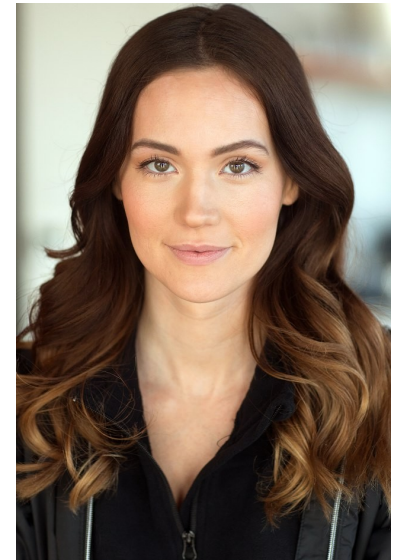

EMILY CONNER

REACTION
MODELS AND TALENT

Height 5'8" Bust 32" B Waist 26" Hips 38" Shoe 8.5 US

811 SE Stark St. #300
Portland, OR 97214

booking@reactionmodels.com
503.860.0228