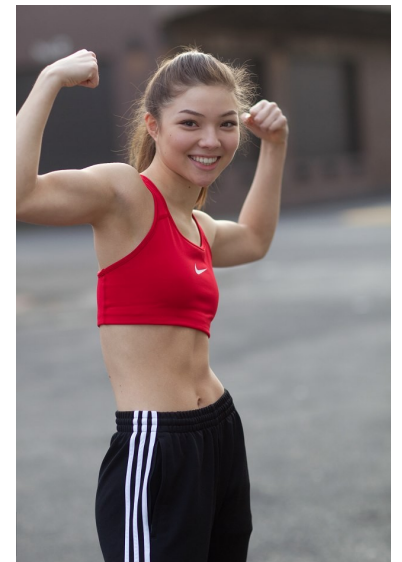

JULIA TAKAHASHI

REACTION
MODELS AND TALENT

Height 5'7.5" Bust 32" B Waist 26" Hips 38" Shoe 7.5 US Hair Brown Eyes Brown

811 SE Stark St. #300
Portland, OR 97214

booking@reactionmodels.com
503.860.0228