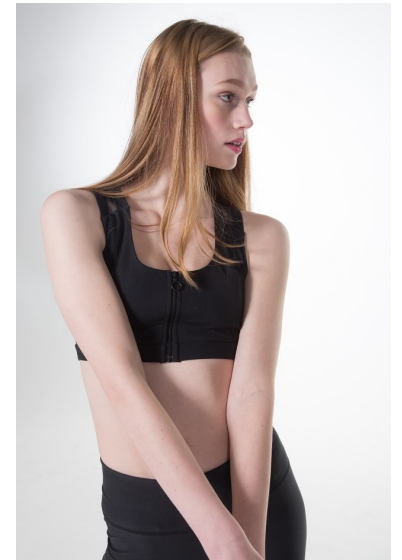

MACKENZIE LAWRENCE

REACTION
MODELS AND TALENT

Height 5'10" Waist 24" Hips 35" Shoe 8 US Hair Blonde Eyes Blue

811 SE Stark St. #300
Portland, OR 97214

booking@reactionmodels.com
503.860.0228