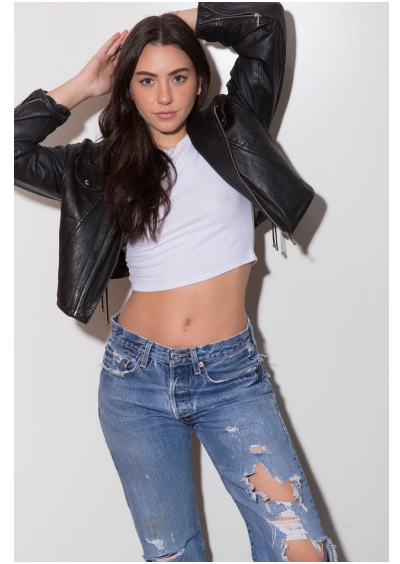

NATALIE JOUBLIN

**REACTION**  
MODELS AND TALENT

Height 5'8" Bust 32" B Waist 26" Hips 38" Shoe 7.5 US Hair Brown Eyes Blue/Green

811 SE Stark St. #300  
Portland, OR 97214

booking@reactionmodels.com  
503.860.0228