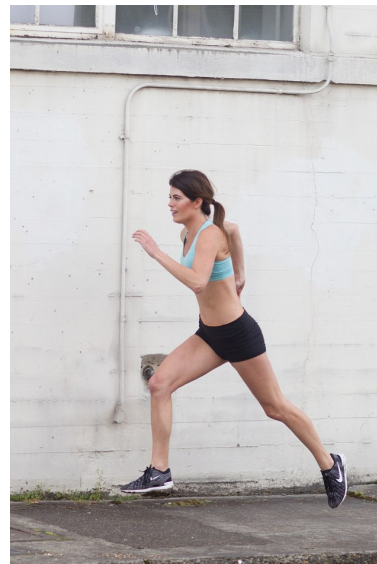

KELSEY ELLIS

**REACTION**  
MODELS AND TALENT

Height 5'8" Bust 34" B Waist 27" Hips 35" Shoe 8 US Hair Brown Eyes Blue/Green

811 SW 6th Ave Suite 1000  
Portland, OR 97204

booking@reactionmodels.com  
503.860.0228