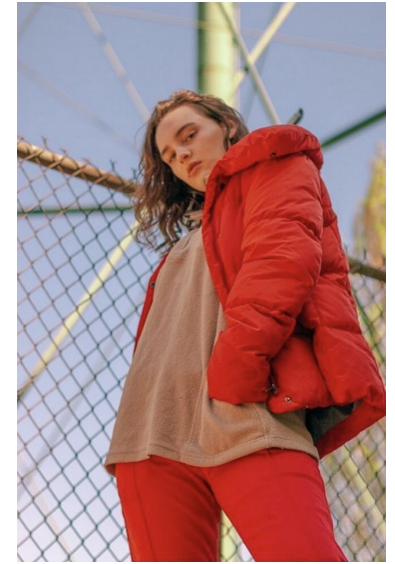

KELLY MADDEN

REACTION
MODELS AND TALENT

Height 5'9" Bust 34" B Waist 28" Hips 39" Shoe 7 US Hair Brown Eyes Hazel

811 SW 6th Ave Suite 1000
Portland, OR 97204

booking@reactionmodels.com
503.860.0228