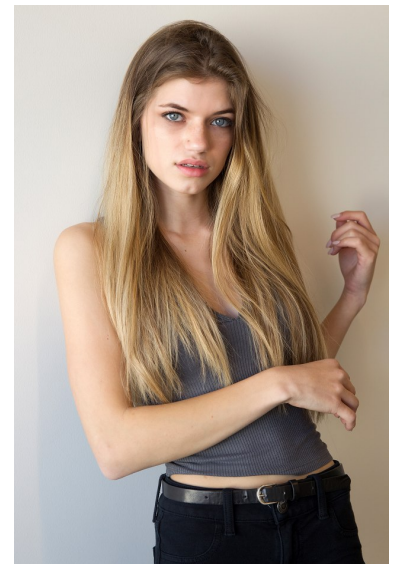

TAYLOR DAWN

**REACTION**  
MODELS AND TALENT

Height 5'5" Bust 32" C Waist 22.5" Hips 33" Shoe 7 US Hair Brown Eyes Blue

811 SW 6th Ave Suite 1000  
Portland, OR 97204

booking@reactionmodels.com  
503.860.0228