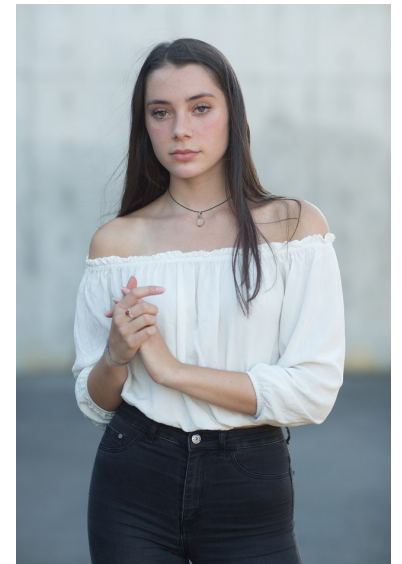

MINA BOYD

REACTION
MODELS AND TALENT

Height 5'9.5" Bust 32" B Waist 26.5" Hips 37.5" Shoe 8 US Hair Brown Eyes Green

811 SW 6th Ave Suite 1000
Portland, OR 97204

booking@reactionmodels.com
503.860.0228