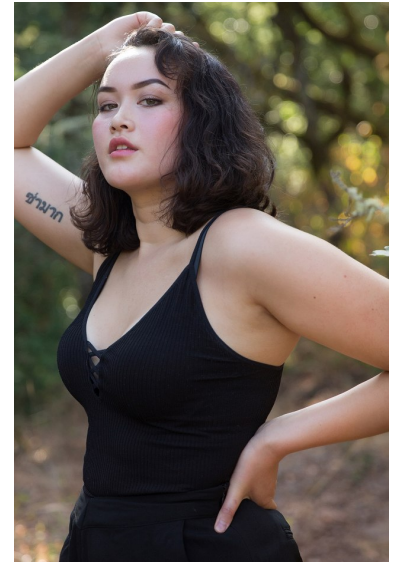

JAMIE STEINKE

**REACTION**  
MODELS AND TALENT

Height 5'11" Bust 36" C Waist 34" Hips 47" Dress 16 US Shoe 11 US Hair Brown  
Eyes Green

811 SW 6th Ave Suite 1000  
Portland, OR 97204

booking@reactionmodels.com  
503.860.0228