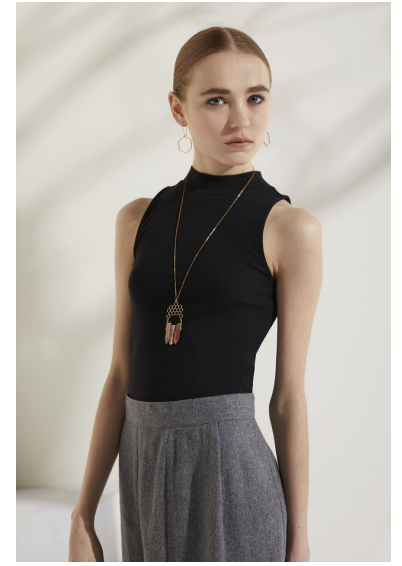

KATE VOGEL

REACTION
MODELS AND TALENT

Height 5'9" Waist 23" Hips 33" Shoe 8 US Hair Light Brown Eyes Blue

811 SW 6th Ave Suite 1000
Portland, OR 97204

booking@reactionmodels.com
503.860.0228