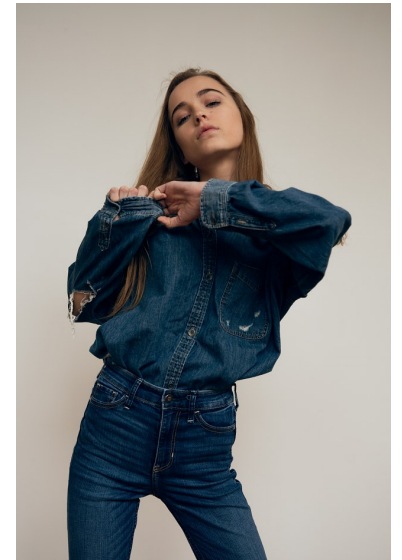

KATE VOGEL

REACTION
MODELS AND TALENT

Height 5'9" Waist 23" Hips 33" Shoe 8 US Hair Light Brown Eyes Blue

811 SW 6th Ave Suite 1000
Portland, OR 97204

booking@reactionmodels.com
503.860.0228