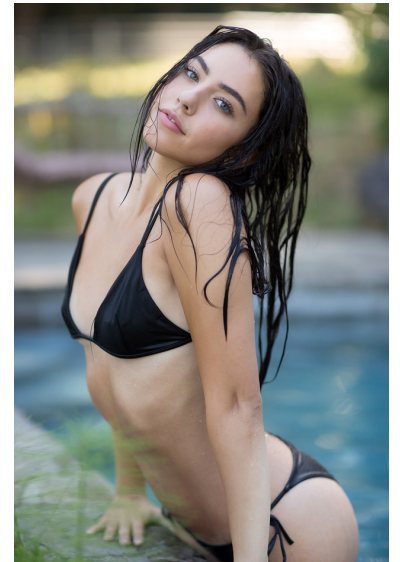

NATALIE JOUBLIN

REACTION
MODELS AND TALENT

Height 5'8" Bust 32" B Waist 26" Hips 38" Shoe 7.5 US Hair Brown Eyes Blue/Green

811 SW 6th Ave Suite 1000
Portland, OR 97204

booking@reactionmodels.com
503.860.0228