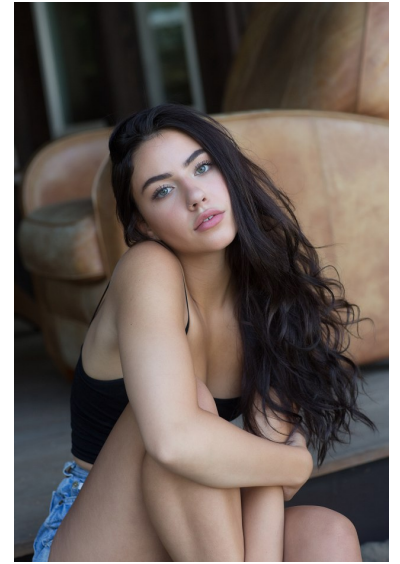

NATALIE JOUBLIN

REACTION
MODELS AND TALENT

Height 5'8" Bust 32" B Waist 26" Hips 38" Shoe 7.5 US Hair Brown Eyes Blue/Green

811 SW 6th Ave Suite 1000
Portland, OR 97204

booking@reactionmodels.com
503.860.0228