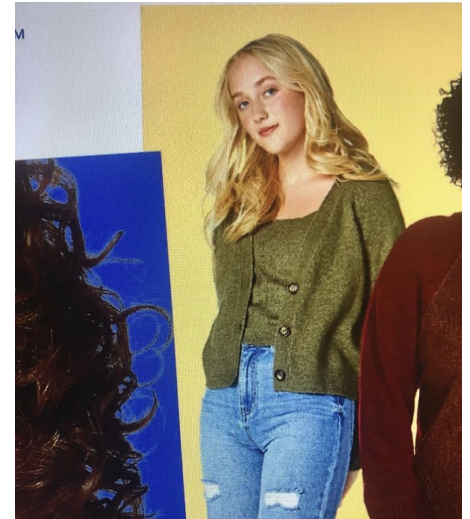

HALSEY BRUMITT

**REACTION**  
MODELS AND TALENT

Height 5'10" Bust 30" A Waist 27.5" Hips 36" Shoe 11 US Hair Blonde Eyes Blue

4072 N Williams Ave Suite A  
Portland, OR 9722

booking@reactionmodels.com  
503.860.0228