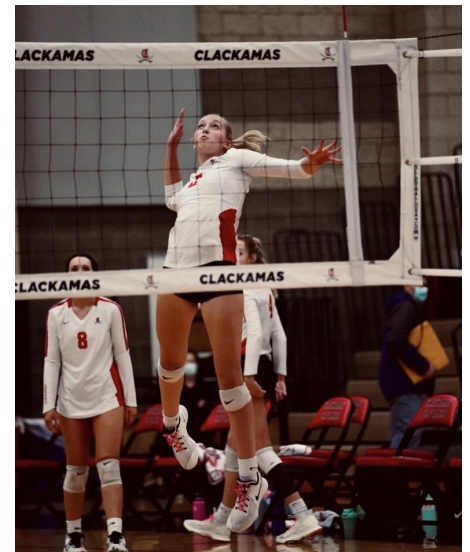

HALSEY BRUMITT

**REACTION**  
MODELS AND TALENT

Height 5'10" Bust 30" A Waist 27.5" Hips 36" Shoe 11 US Hair Blonde Eyes Blue

4072 N Williams Ave Suite A  
Portland, OR 9722

booking@reactionmodels.com  
503.860.0228