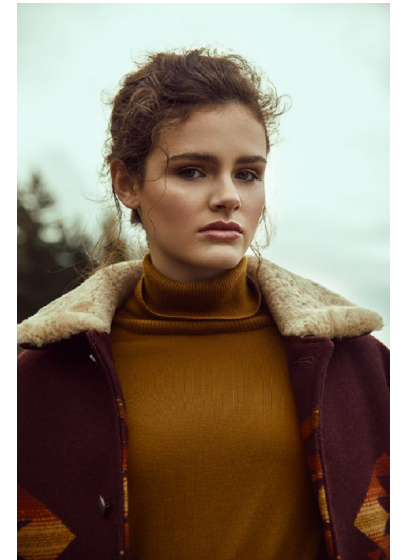

RACHEL JENKINS

**REACTION**  
MODELS AND TALENT

Height 5'10.5" Bust 38" Waist 29.5" Hips 40" Dress 8 US Shoe 9.5 US Hair Brown  
Eyes Green

811 SE Stark St. #300  
Portland, OR 97214

booking@reactionmodels.com  
503.860.0228