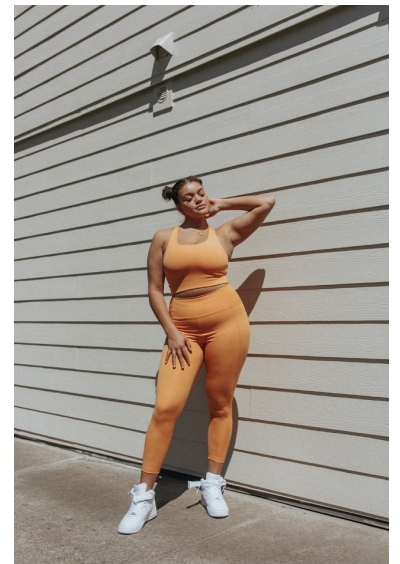

MAKAYLA KYLE

REACTION
MODELS AND TALENT

Height 5'8" Bust 36" DD Waist 34" Hips 43" Shoe 10 US

811 SE Stark St. #300
Portland, OR 97214

booking@reactionmodels.com
503.860.0228