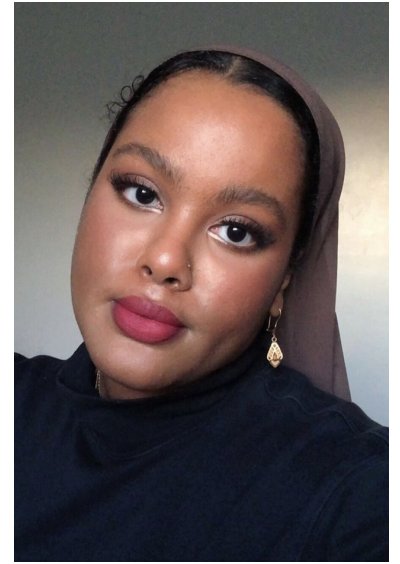

AHLAM OSMAN

REACTION
MODELS AND TALENT

Height 5'7.5" Bust 43" Waist 40" Hips 48" Shoe 8.5 US

811 SE Stark St. #300
Portland, OR 97214

booking@reactionmodels.com
503.860.0228