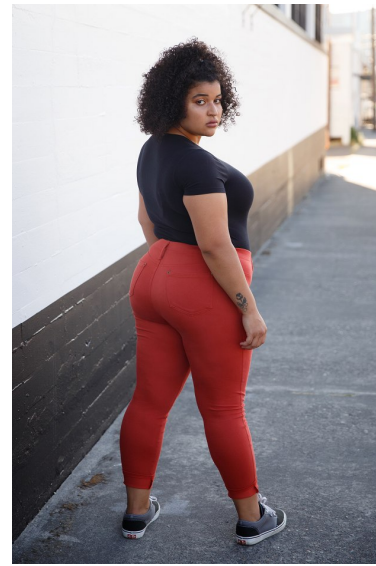

FRANCESCA DIXSON

**REACTION**  
MODELS AND TALENT

Height 5'7" Bust 40" DD Waist 42" Hips 52" Shoe 11 US

811 SE Stark St. #300  
Portland, OR 97214

booking@reactionmodels.com  
503.860.0228