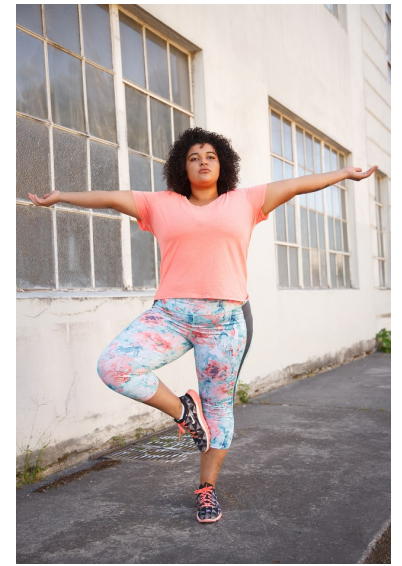

FRANCESCA DIXSON

**REACTION**  
MODELS AND TALENT

Height 5'7" Bust 40" DD Waist 42" Hips 52" Shoe 11 US

811 SE Stark St. #300  
Portland, OR 97214

booking@reactionmodels.com  
503.860.0228