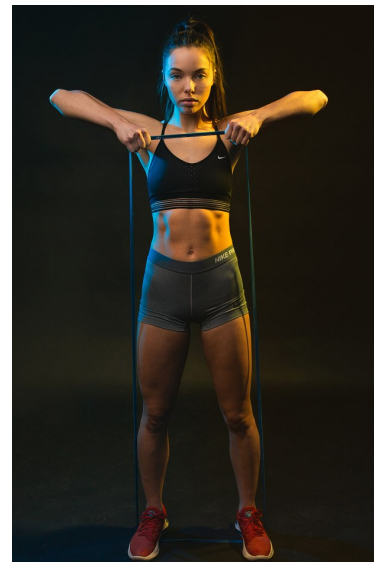

KARLIE GERLINGER

**REACTION**  
MODELS AND TALENT

Height 5'8" Bust 32" B Waist 25.5" Hips 35.5" Dress 0-2 US Shoe 8 US Hair Brown  
Eyes Blue

811 SE Stark St. #300  
Portland, OR 97214

booking@reactionmodels.com  
503.860.0228